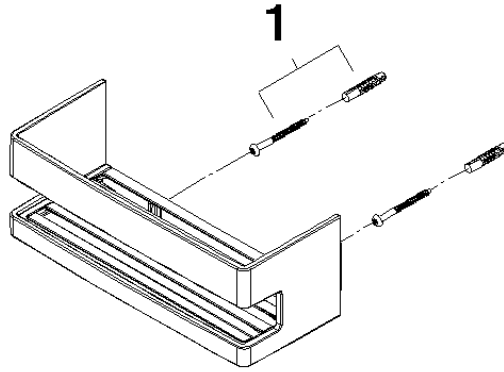

Shower basket for wall mounting - Chrome

83 290 832

- width 225mm
- Height: 89 mm
- Projection: 92 mm

 Chrome

83 290 832-00

 Soft Black

83 290 832-69

Shower basket for wall mounting - Chrome

83 290 832

mm [inches]

Shower basket for wall mounting - Chrome

83 290 832

Parts for other
finishes can be found
here: [Soft Black](#)

Spare parts list

No.	Item Number	Name	Quantity used	Delivery time
1	05 30 31 025 00 90	fixing set	1	2