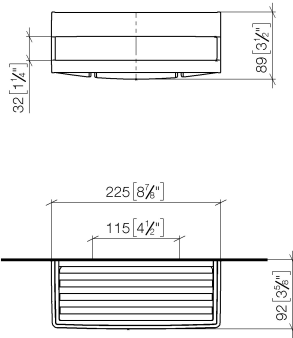

Shower basket for wall mounting - Chrome

83 290 832

- width 225mm
- Height: 89 mm
- Projection: 92 mm

 Chrome

83 290 832-00

 Soft Black

83 290 832-69

Shower basket for wall mounting - Chrome

83 290 832

mm [inches]

Shower basket for wall mounting - Chrome

83 290 832

Parts for other
finishes can be found
here: [Soft Black](#)

Spare parts list

No.	Item Number	Name	Quantity used	Delivery time
1	05 30 31 025 00 90	fixing set	1	2